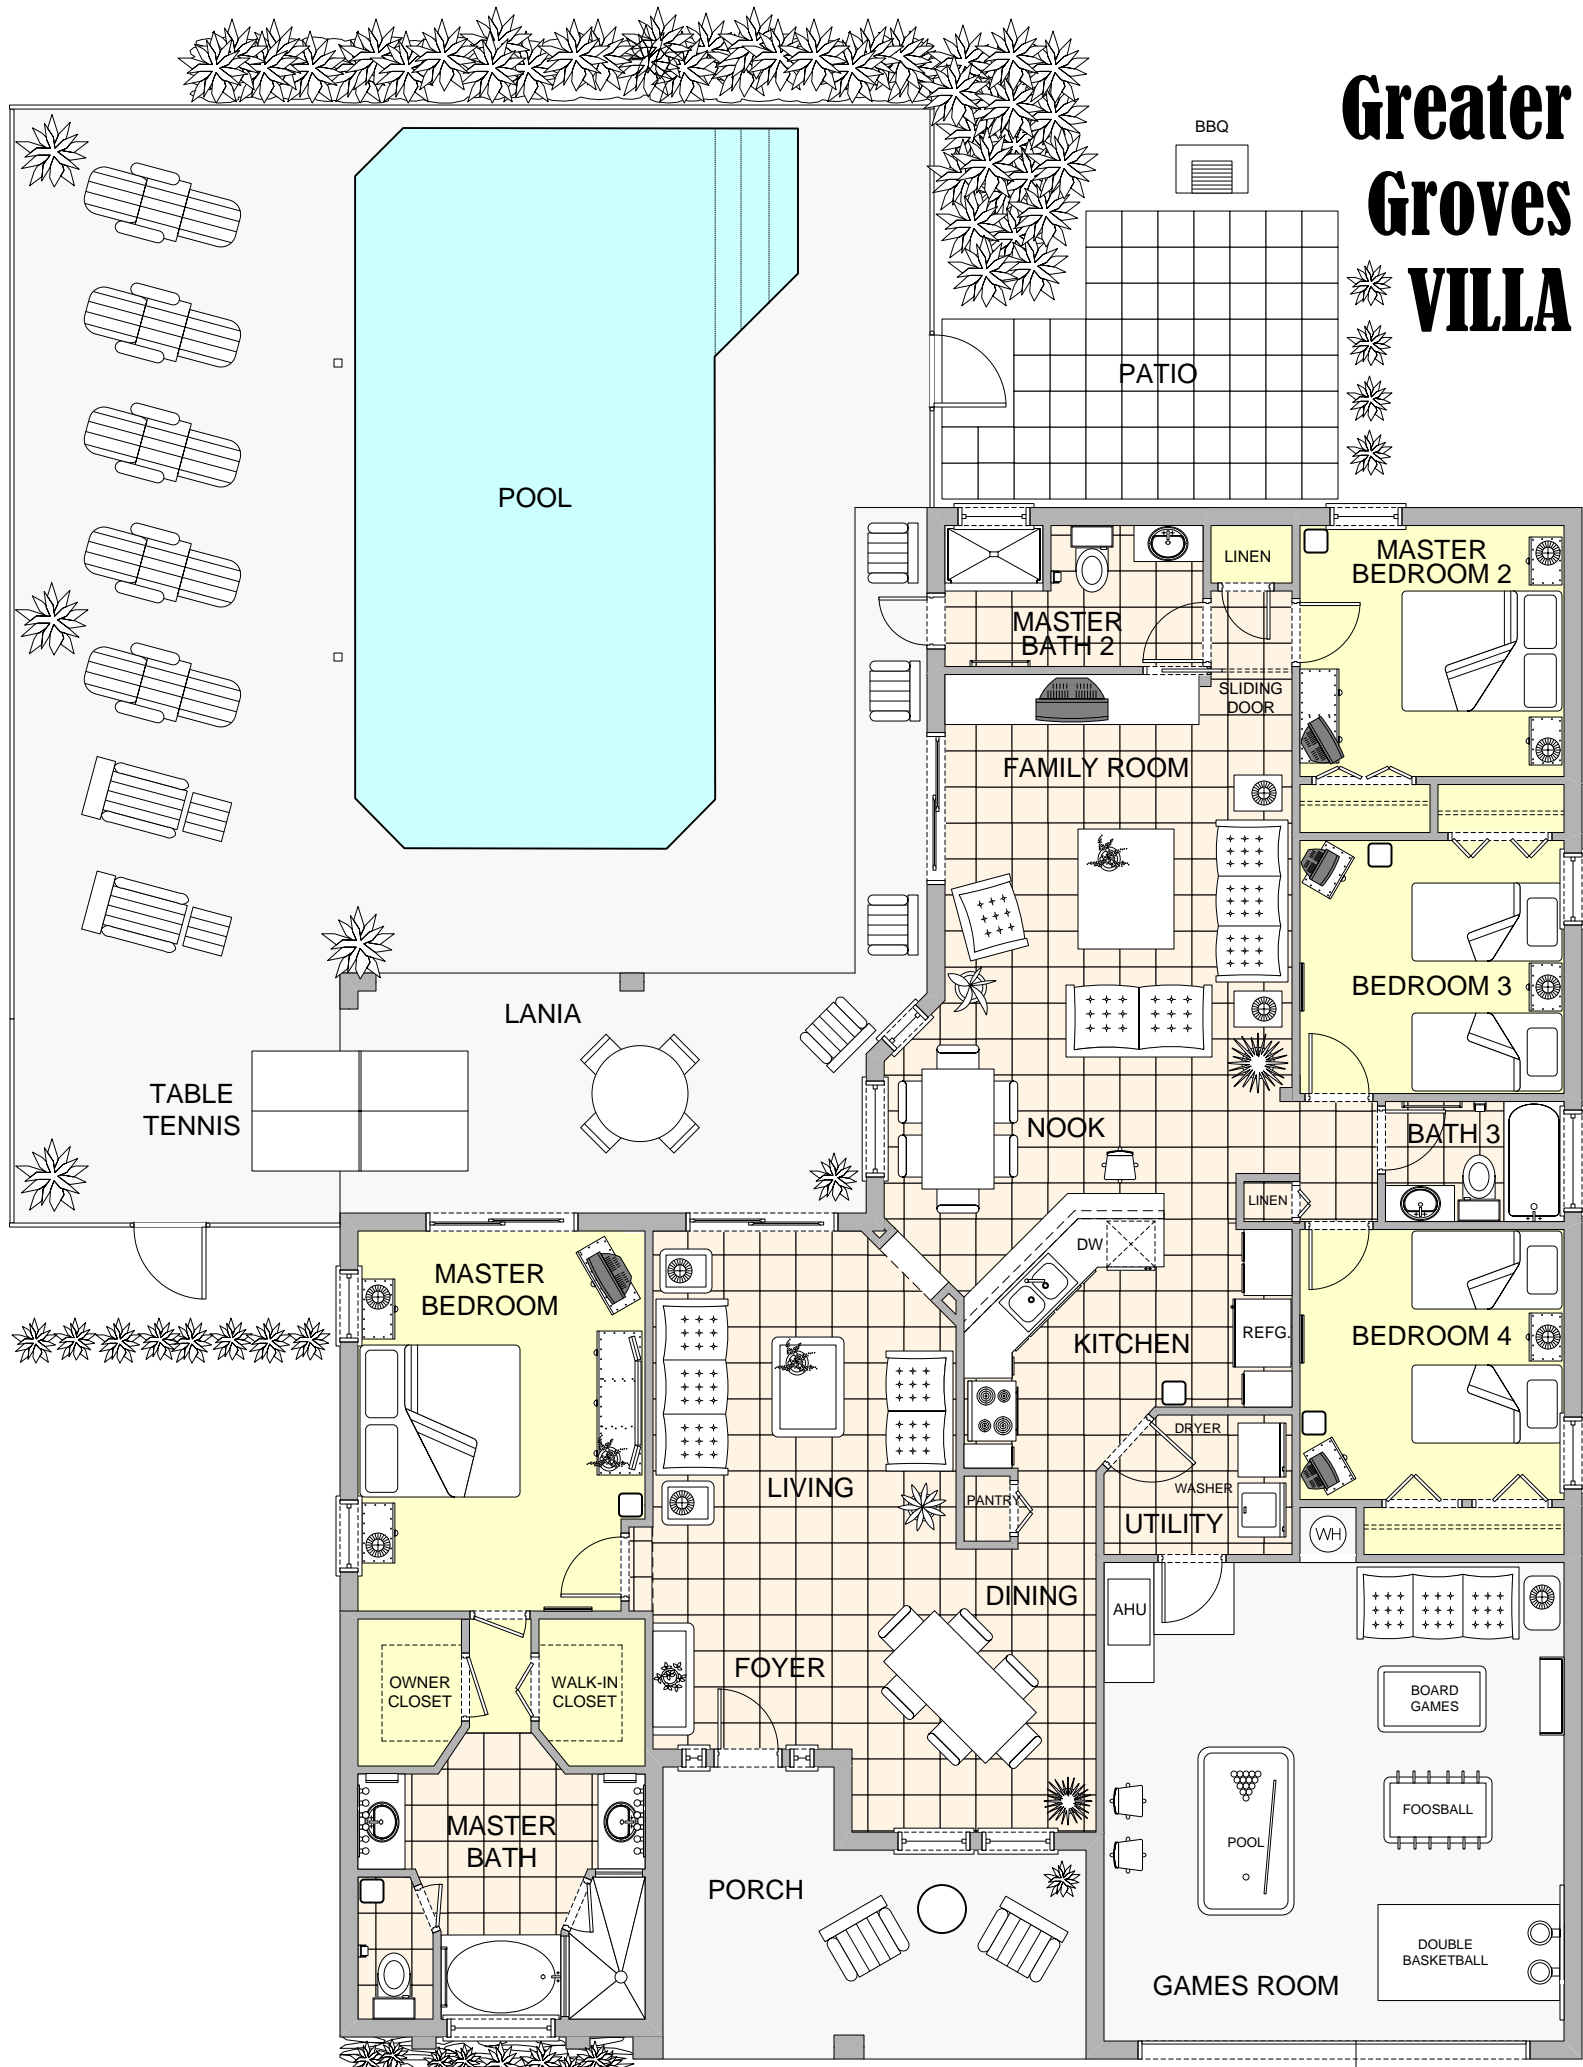

Greater Groves VILLA

Scale: 1/8" = 1'-0"

© 2002 - 2019 : Michael Needham : All Rights Reserved